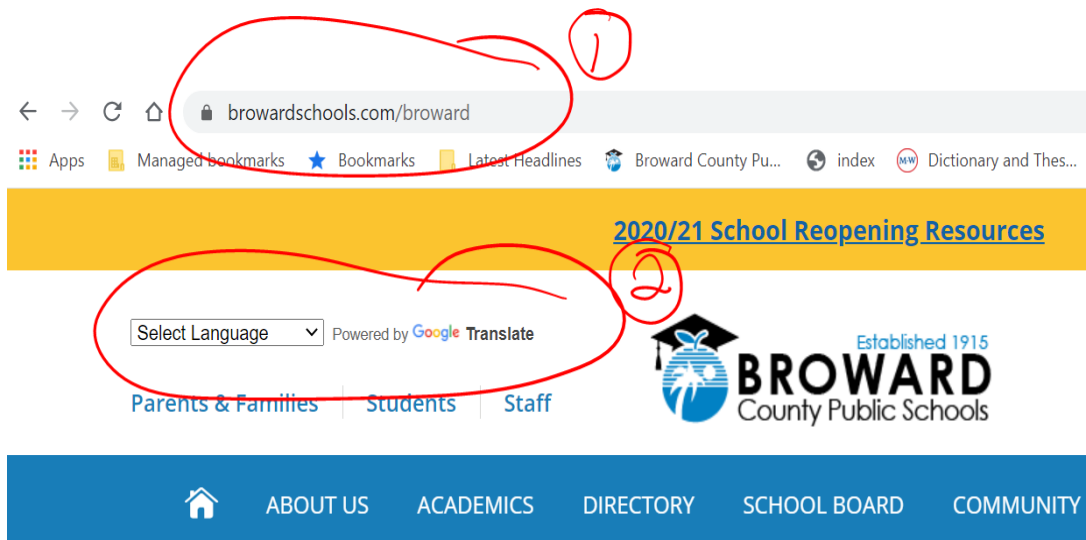

Pou chanje lang sit entenet Broward County School la

1. Ale nan www.browardschools.com.
2. Nan bo goch anwo ana sit entenet la, gen yon bwat gout-dessan ki di:

SELECT LANGUAGE (CHWAZI LANG) (POWERED BY  TRANSLATE).